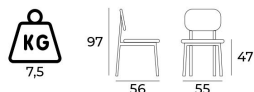

WOGO

588

BOUVET

244

NOTTE

566

NICE

564