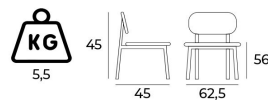

VALENTE PUF

411