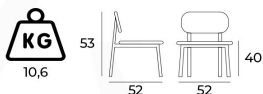

Complementary Products